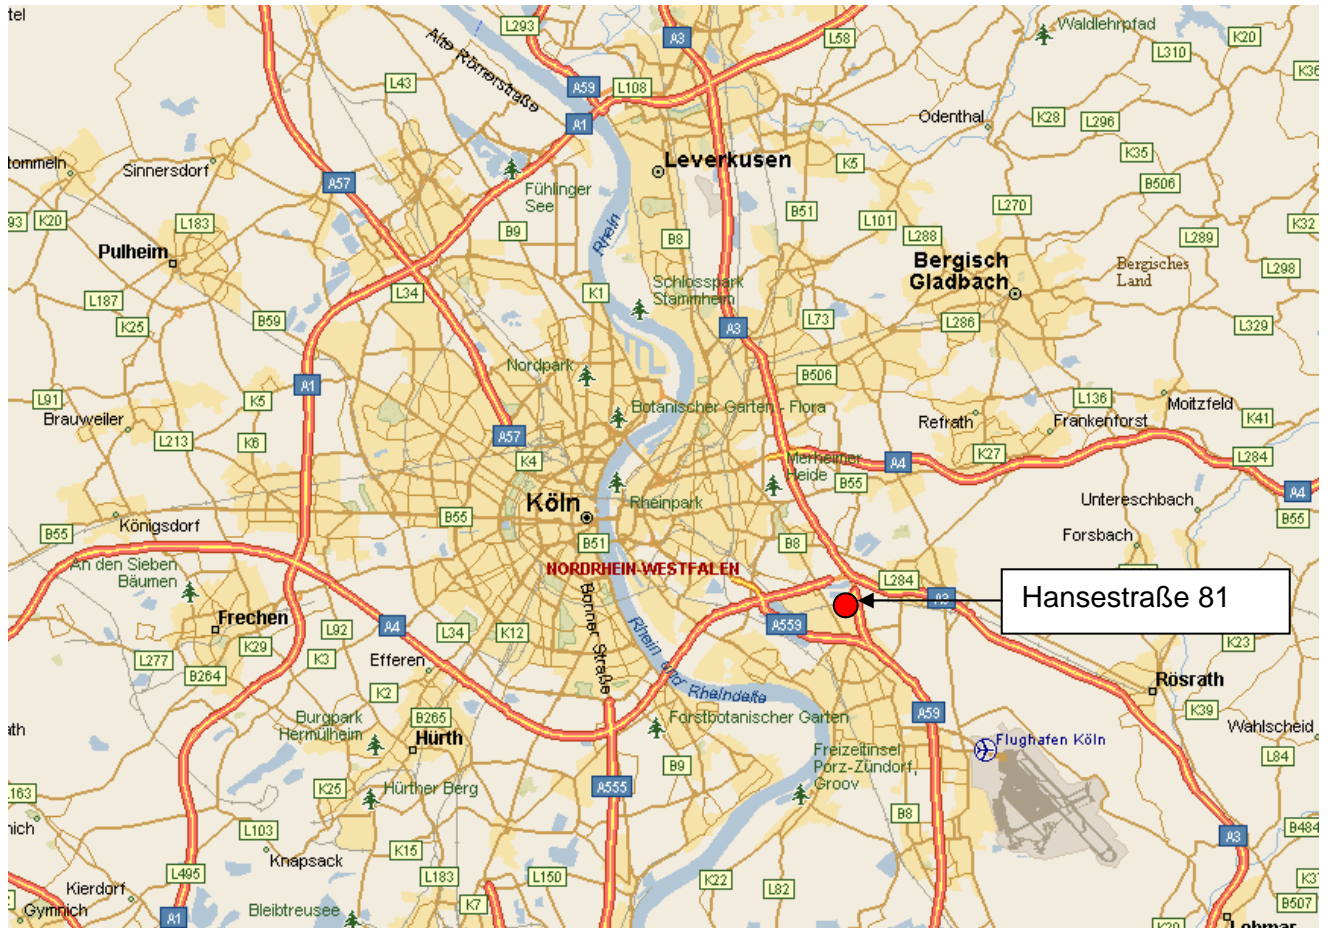

The SOMACOS office is located in building B2.